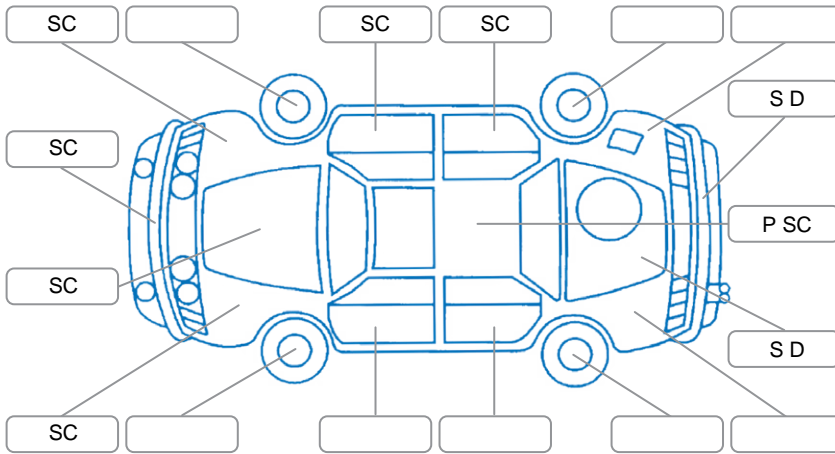

Report ID:	28,156,260	Version:	1
Created:	01 May 2026		

Make:	Mazda	Model:	Atenza
Body Style:	Wagon	Year:	2008
Rego No.:	LHW107	Rego Expiry:	17 Jul 2026
WoF Expiry:	28 Apr 2027	Odometer:	185,389 Kms
Good No.:	28156260	VIN:	7AT0C139X17103185
Next Service:	190377	Service History:	No

Key
 S = Scratch R = Rust C = Crack * = Decals W = Significant scuffs
 D = Dent PT = Paint defect P = Pin dent SC = Stone Chips

Note: some defects and blemishes may not be displayed in the diagram

Body Inspection Comments