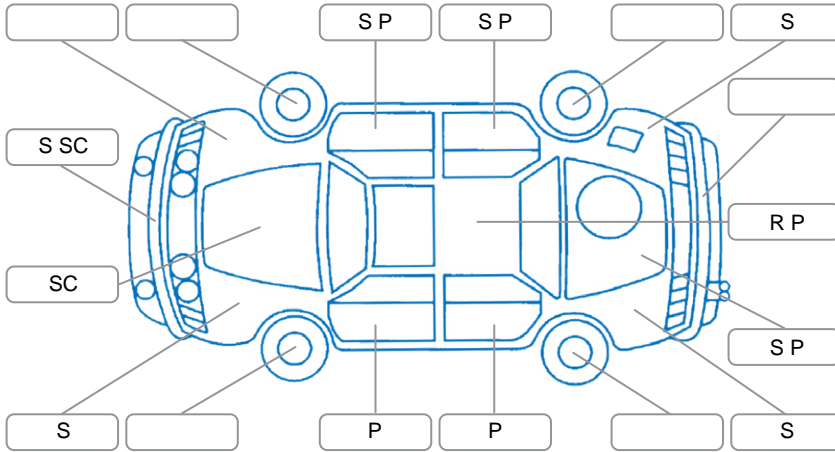

Report ID:	28,156,241	Version:	1
Created:	07 May 2026		

Make:	Holden	Model:	Colorado
Body Style:	Utility	Year:	2009
Rego No.:	EZK842	Rego Expiry:	28 Jun 2026
WoF Expiry:	06 May 2027	Odometer:	273,474 Kms
Good No.:	28156241	VIN:	MMMTFR85H9H532248
Next Service:	283500 Kms	Service History:	No

Key

S = Scratch R = Rust C = Crack * = Decals W = Significant scuffs
D = Dent PT = Paint defect P = Pin dent SC = Stone Chips

Note: some defects and blemishes may not be displayed in the diagram

Body Inspection Comments

Right Rear Tail Light cracked
Dent in Nudge Bar, and it is loose

Conditions During Body Inspection Dry

Under Carriage and Under Bonnet Inspection Comments

Interior Comments

Seats:	Average
Carpets:	Average
Panels:	Average
Dashboard:	Average