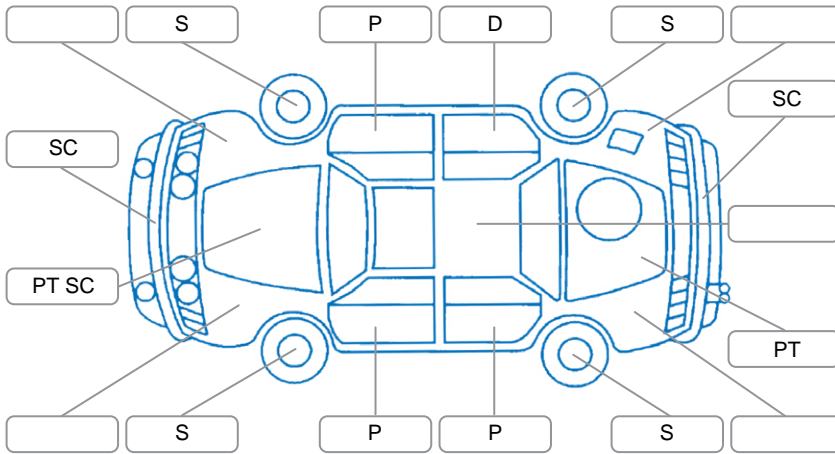

Report ID:	28,156,218	Version:	2
Created:	07 May 2026		

Make:	Holden	Model:	Barina
Body Style:	Hatchback	Year:	2015
Rego No.:	JLZ275	Rego Expiry:	26 Aug 2026
WoF Expiry:	09 Apr 2027	Odometer:	133,724 Kms
Good No.:	28156218	VIN:	KL3TA4889GB515366
Next Service:	147,000kms	Service History:	No

Key
 S = Scratch R = Rust C = Crack * = Decals W = Significant scuffs
 D = Dent PT = Paint defect P = Pin dent SC = Stone Chips

Note: some defects and blemishes may not be displayed in the diagram

Body Inspection Comments

Conditions During Body Inspection: Dry

Under Carriage and Under Bonnet Inspection Comments

Interior Comments

Seats:	Good
Carpets:	Good
Panels:	Good
Dashboard:	Good

General Comments

One key remote worn.

Road Conditions During Test Drive: Dry

Engine Timing Mechanism: Timing Chain

Evidence of Cam Belt Replacement: Yes No Kms

Inspected by: LukaAjitvan Woerden

Published by: Harry Dodds

Inspection Date: 01 May 2026

	OK	Requires Attention	N/A
Engine			
Oil level	✓		
Smoke & fumes	✓		
Engine performance	✓		
Noise	✓		
Coolant condition	✓		
Cooling performance	✓		
Radiator / Hoses (visual)	✓		
Transmission			
Operation	✓		
Noise	✓		
Clutch			✓
CV joints	✓		
Wheel bearings	✓		
Brakes			
Performance	✓		
Hand brake	✓		
Tyres (lowest observed tread depth of tyres)			
Left front			4.4 mm
Right front			5.0 mm
Left rear			4.0 mm
Right rear			4.5 mm
Spare		Yes	
Suspension			
Suspension performance	✓		
Steering performance	✓		
Shock absorbers	✓		
Air Conditioning / Heater			
Operation	✓		
Electrical / Accessories			
Head lights	✓		
Tail lights	✓		
Indicators	✓		
Dashboard warning lights	✓		
Wipers (front & rear)	✓		
Window winder FL	✓		
Window winder FR	✓		
Window winder RL	✓		
Window winder RR	✓		
Rear view mirrors	✓		
Radio (basic test only)	✓		
CD (basic test only)			✓
Number of keys	2		
Central locking	✓		
Remote locking	✓		
Sat. nav. (basic test only)			✓
Reversing camera	✓		