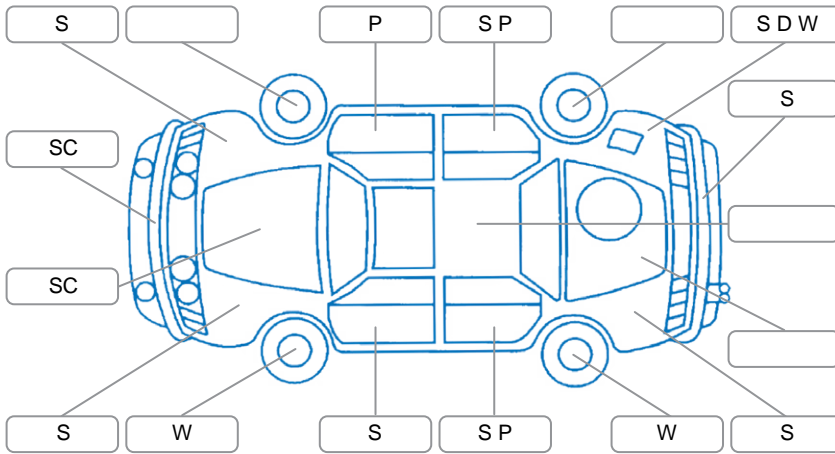

Report ID:	28,156,148	Version:	2
Created:	11 May 2026		

Make:	Land Rover	Model:	Discovery Sport
Body Style:	SUV	Year:	2016
Rego No.:	KEK892	Rego Expiry:	06 May 2026
WoF Expiry:	25 May 2027	Odometer:	183,193 Kms
Good No.:	28156148	VIN:	SALCA2AG4HH640753
Next Service:	3/9/26 or 191000km	Service History:	No

**Key**

S = Scratch    R = Rust    C = Crack    \* = Decals    W = Significant scuffs  
 D = Dent    PT = Paint defect    P = Pin dent    SC = Stone Chips

Note: some defects and blemishes may not be displayed in the diagram