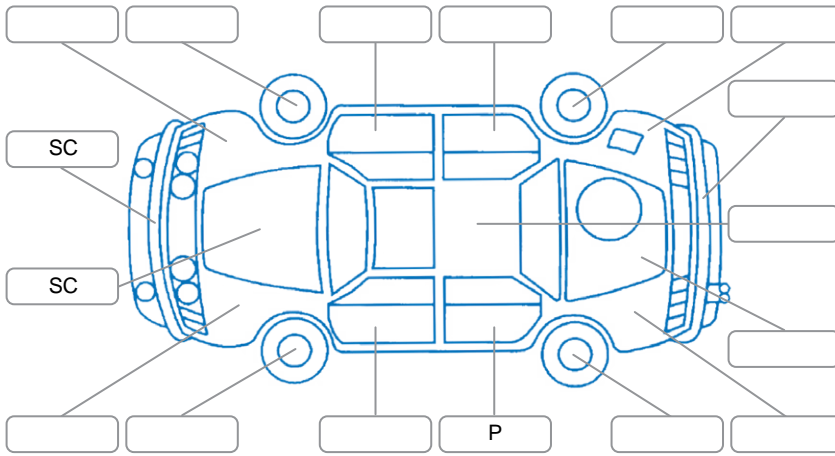

Report ID:	28,156,050	Version:	1
Created:	01 May 2026		

Make:	Mazda	Model:	Bt-50
Body Style:	Utility	Year:	2022
Rego No.:	PME618	Rego Expiry:	23 Nov 2026
WoF Expiry:	03 Dec 2026	Odometer:	93,937 Kms
Good No.:	28156050	VIN:	MP2TFS40JNT028844
Next Service:	107,700kms	Service History:	No

Key
 S = Scratch R = Rust C = Crack * = Decals W = Significant scuffs
 D = Dent PT = Paint defect P = Pin dent SC = Stone Chips

Note: some defects and blemishes may not be displayed in the diagram

Body Inspection Comments

Conditions During Body Inspection: Dry

Under Carriage and Under Bonnet Inspection Comments

Interior Comments

Seats:	Good
Carpets:	Good
Panels:	Good
Dashboard:	Good

General Comments

Road Conditions During Test Drive	Dry	
Engine Timing Mechanism	Timing Chain	
Evidence of Cam Belt Replacement	<input type="checkbox"/> Yes <input type="checkbox"/> No	Kms
Inspected by:	LukaAjitvan Woerden	
Published by:	LukaAjitvan Woerden	
Inspection Date:	01 May 2026	