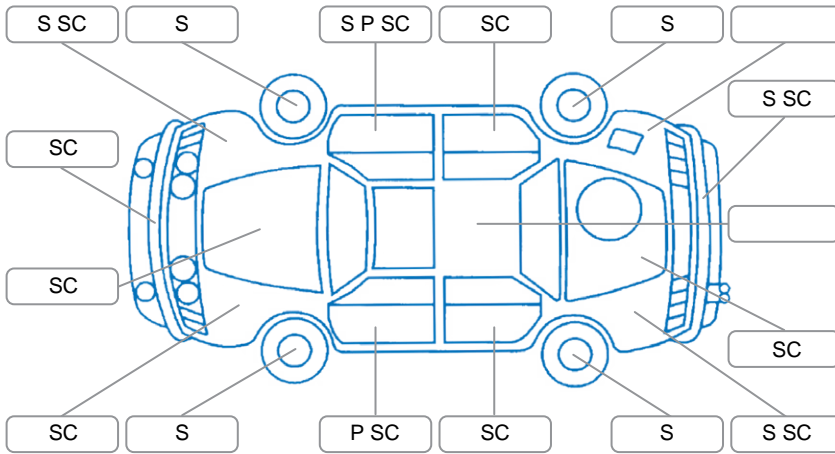

Report ID:	28,155,989	Version:	1
Created:	07 May 2026		

Make:	Mercedes-Benz	Model:	V350
Body Style:	Wagon	Year:	2014
Rego No.:	NSP267	Rego Expiry:	22 Sep 2026
WoF Expiry:	25 Sep 2026	Odometer:	125,098 Kms
Good No.:	28155989	VIN:	WDF63981123836098
Next Service:	133,158 Kms	Service History:	No

Key
 S = Scratch R = Rust C = Crack * = Decals W = Significant scuffs
 D = Dent PT = Paint defect P = Pin dent SC = Stone Chips

Note: some defects and blemishes may not be displayed in the diagram

Body Inspection Comments

LR door trim loose.

Conditions During Body Inspection Dry

Under Carriage and Under Bonnet Inspection Comments

Engine/transmission oil leak.

Interior Comments

Seats:	Poor, RF arm rest broken
Carpets:	Good
Panels:	Average
Dashboard:	Good