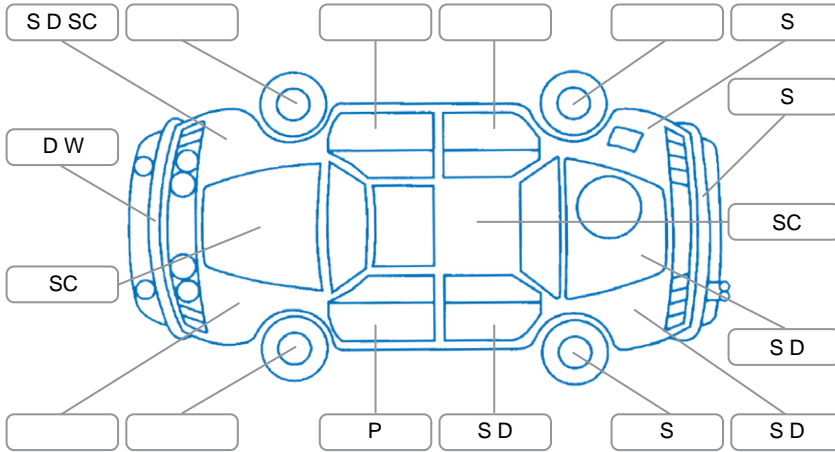

Report ID:	28,155,936	Version:	1
Created:	07 May 2026		

Make:	Ford	Model:	Ranger
Body Style:	Utility	Year:	2013
Rego No.:	KFJ982	Rego Expiry:	22 May 2026
WoF Expiry:	18 May 2027	Odometer:	245,459 Kms
Good No.:	28155936	VIN:	MNAUMFF50DW209274
Next Service:	255,400kms	Service History:	No

Key

S = Scratch R = Rust C = Crack * = Decals W = Significant scuffs
 D = Dent PT = Paint defect P = Pin dent SC = Stone Chips

Note: some defects and blemishes may not be displayed in the diagram

Body Inspection Comments

Stone cracks in left side of windshield. Paint of front bumper is cracked.

Conditions During Body Inspection

Dry

Under Carriage and Under Bonnet Inspection Comments

Interior Comments

Seats:	Right front base pad is worn.
Carpets:	Good
Panels:	Good
Dashboard:	Arm rest trim is torn.