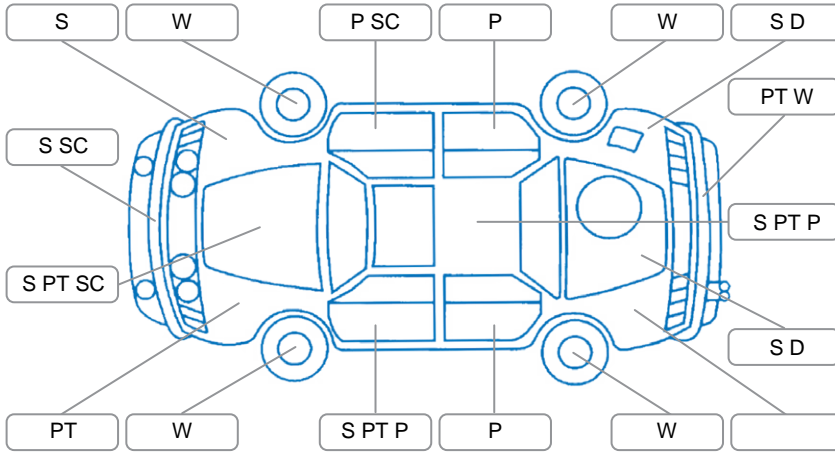

### Key

S = Scratch    R = Rust    C = Crack    \* = Decals    W = Significant scuffs  
 D = Dent    PT = Paint defect    P = Pin dent    SC = Stone Chips

Note: some defects and blemishes may not be displayed in the diagram

### Under Carriage and Under Bonnet Inspection Comments

All-wheel drive  
 Engine oil seep