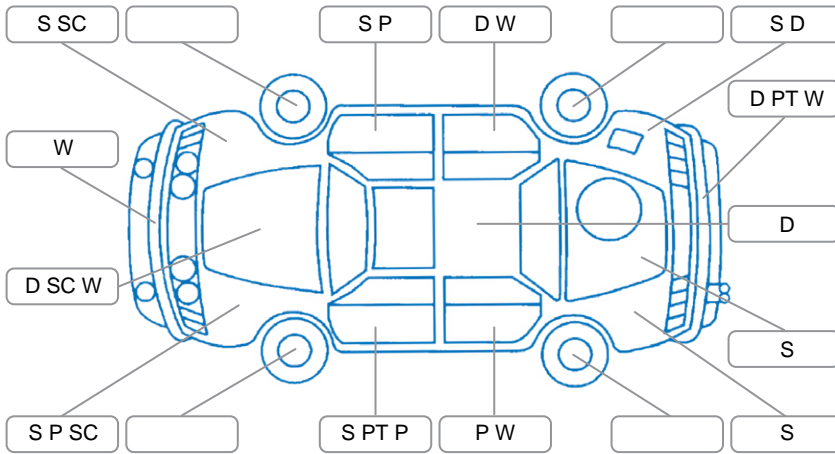

Report ID:	28,155,763	Version:	1
Created:	01 May 2026		

Make:	Suzuki	Model:	Swift
Body Style:	Hatchback	Year:	2010
Rego No.:	FKE448	Rego Expiry:	05 Jan 2026
WoF Expiry:	05 Aug 2026	Odometer:	160,405 Kms
Good No.:	28155763	VIN:	JSAEZC31S00203732
Next Service:		Service History:	No

Key

S = Scratch R = Rust C = Crack * = Decals W = Significant scuffs
 D = Dent PT = Paint defect P = Pin dent SC = Stone Chips

Note: some defects and blemishes may not be displayed in the diagram

Body Inspection Comments

Rear bumper misaligned

Conditions During Body Inspection

Dry

Under Carriage and Under Bonnet Inspection Comments

Interior Comments

Seats:	Average
Carpets:	Average
Panels:	Average
Dashboard:	Average

General Comments