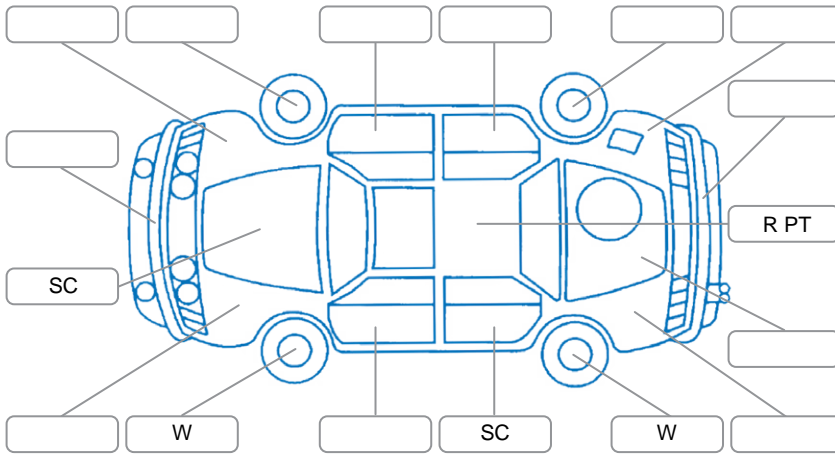

Report ID:	28,155,684	Version:	2
Created:	07 May 2026		

Make:	Hyundai	Model:	Santa FE
Body Style:	SUV	Year:	2016
Rego No.:	KEG69	Rego Expiry:	21 May 2026
WoF Expiry:	15 Dec 2026	Odometer:	162,461 Kms
Good No.:	28155684	VIN:	KMHST81BSHU711707
Next Service:	172,300	Service History:	Yes

Key

S = Scratch R = Rust C = Crack * = Decals W = Significant scuffs
 D = Dent PT = Paint defect P = Pin dent SC = Stone Chips

Note: some defects and blemishes may not be displayed in the diagram

Body Inspection Comments

Windscreen stone chip not in CVA

Conditions During Body Inspection

Dry

Under Carriage and Under Bonnet Inspection Comments

Interior Comments

Seats:	Good
Carpets:	Good
Panels:	Good
Dashboard:	Good

General Comments