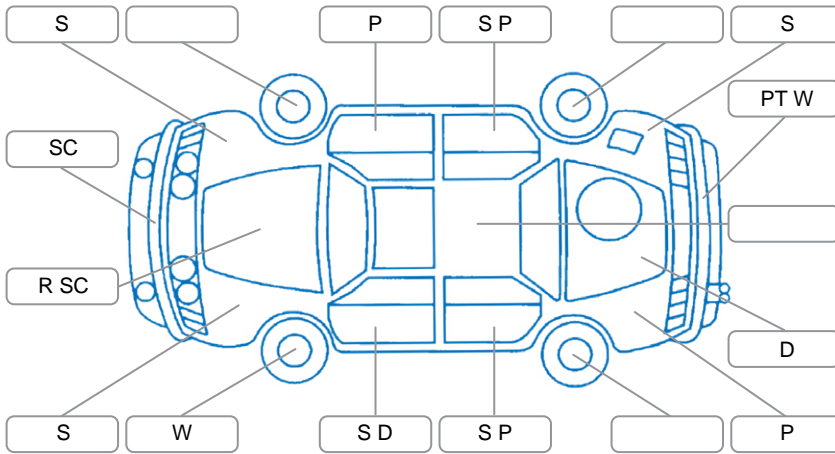

Key
 S = Scratch R = Rust C = Crack * = Decals W = Significant scuffs
 D = Dent PT = Paint defect P = Pin dent SC = Stone Chips

Note: some defects and blemishes may not be displayed in the diagram

Body Inspection Comments

- Front bumper misaligned
- Minor damage to right wing mirror housing
- Worn front tires

Conditions During Body Inspection: Dry

Under Carriage and Under Bonnet Inspection Comments

- Engine oil leak
- Underbody rust