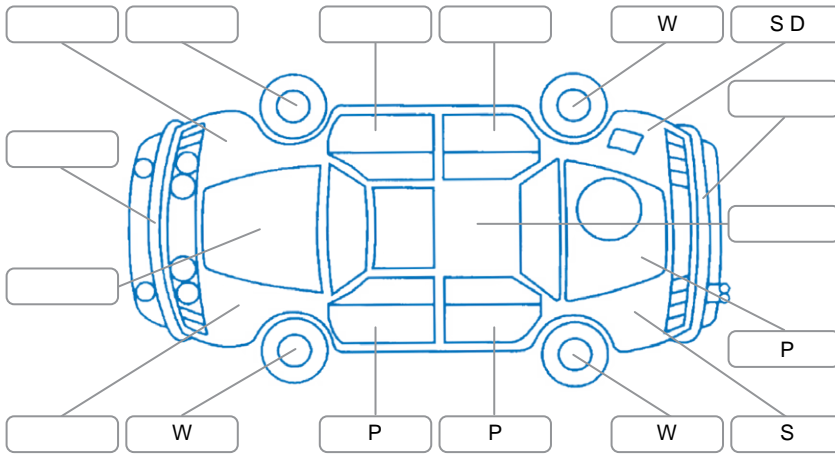

Report ID:	28,155,650	Version:	3
Created:	15 May 2026		

Make:	Mini	Model:	Cooper S
Body Style:	SUV	Year:	2016
Rego No.:	KBQ220	Rego Expiry:	28 Sep 2026
WoF Expiry:	23 Oct 2026	Odometer:	109,868 Kms
Good No.:	28155650	VIN:	WMWZC32020WR80192
Next Service:	109,000	Service History:	No

**Key**  
 S = Scratch    R = Rust    C = Crack    \* = Decals    W = Significant scuffs  
 D = Dent    PT = Paint defect    P = Pin dent    SC = Stone Chips

Note: some defects and blemishes may not be displayed in the diagram