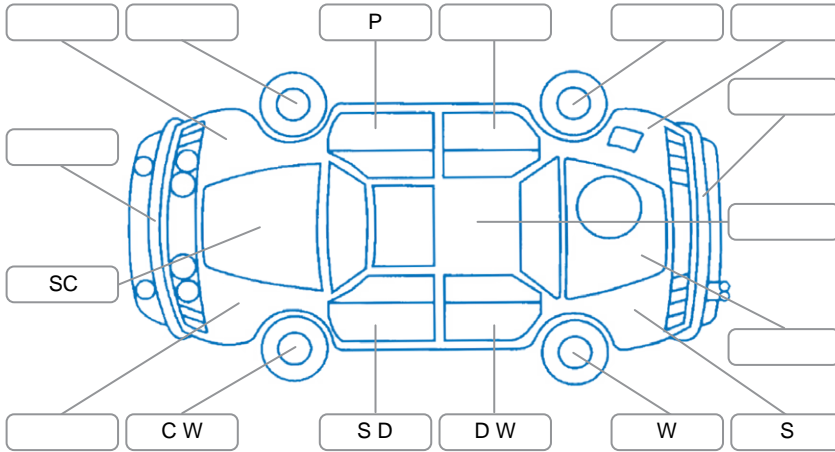

Report ID:	28,155,548	Version:	1
Created:	11 May 2026		

Make:	Nissan	Model:	Leaf
Body Style:	Hatchback	Year:	2015
Rego No.:	LKY499	Rego Expiry:	13 Jun 2026
WoF Expiry:	07 May 2027	Odometer:	110,616 Kms
Good No.:	28155548	VIN:	7AT0DH8KX18111710
Next Service:		Service History:	No

Key

S = Scratch R = Rust C = Crack * = Decals W = Significant scuffs
 D = Dent PT = Paint defect P = Pin dent SC = Stone Chips

Note: some defects and blemishes may not be displayed in the diagram

Body Inspection Comments

RUC is overdue(Paid to 110,520kms). Minor stone chip in right side edge of windshield.

Conditions During Body Inspection	Dry
-----------------------------------	-----

Under Carriage and Under Bonnet Inspection Comments