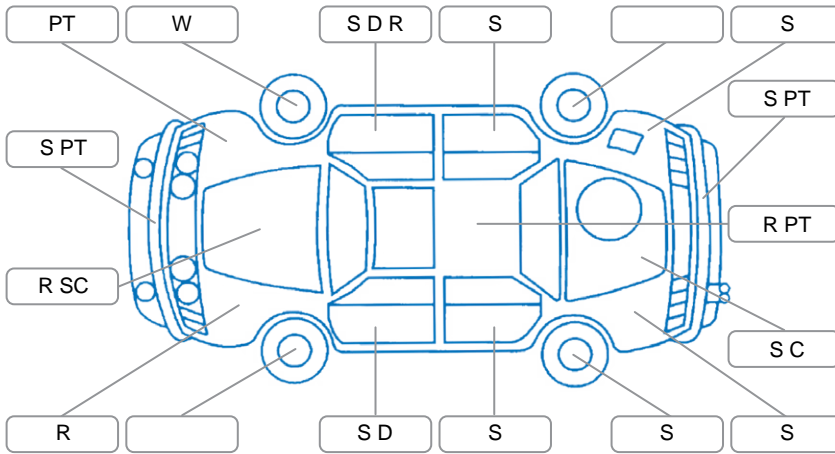

Key

S = Scratch R = Rust C = Crack * = Decals W = Significant scuffs
 D = Dent PT = Paint defect P = Pin dent SC = Stone Chips

Note: some defects and blemishes may not be displayed in the diagram

Body Inspection Comments

Conditions During Body Inspection

Under Carriage and Under Bonnet Inspection Comments

Bonnet strut weak,

Interior Comments

Seats:	driver seat worn,
Carpets:	Average
Panels:	driver interior door panel torn,
Dashboard:	Average