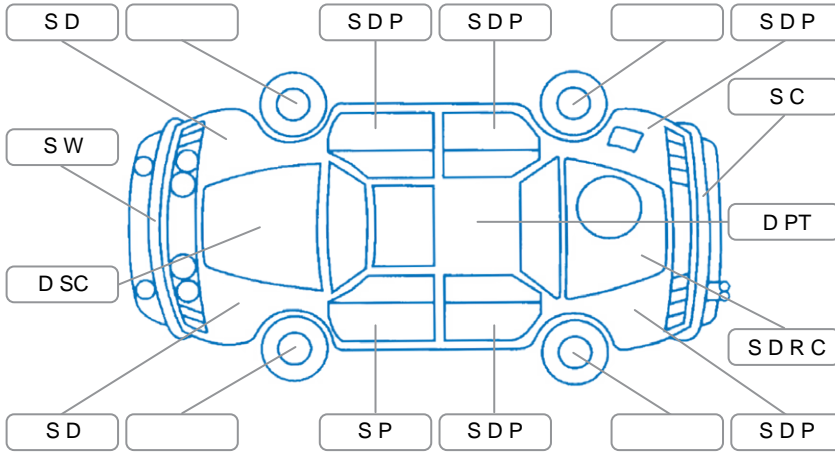

Report ID:	28,155,414	Version:	1
Created:	01 May 2026		

Make:	Ford	Model:	Transit
Body Style:	Van	Year:	2017
Rego No.:	KUB553	Rego Expiry:	29 Sep 2026
WoF Expiry:	13 Dec 2026	Odometer:	363,171 Kms
Good No.:	28155414	VIN:	WF0XXXTTGXHB60350
Next Service:	345373 kms	Service History:	No

Key

S = Scratch R = Rust C = Crack * = Decals W = Significant scuffs
 D = Dent PT = Paint defect P = Pin dent SC = Stone Chips

Note: some defects and blemishes may not be displayed in the diagram

Body Inspection Comments

Conditions During Body Inspection: Dry

Under Carriage and Under Bonnet Inspection Comments

Engine oil leaks. Coolant level below minimum. Front lower control arm rear bushings splitting. Underbody surface rust. All brake rotors lipped. LR sill bent on pinch welds.