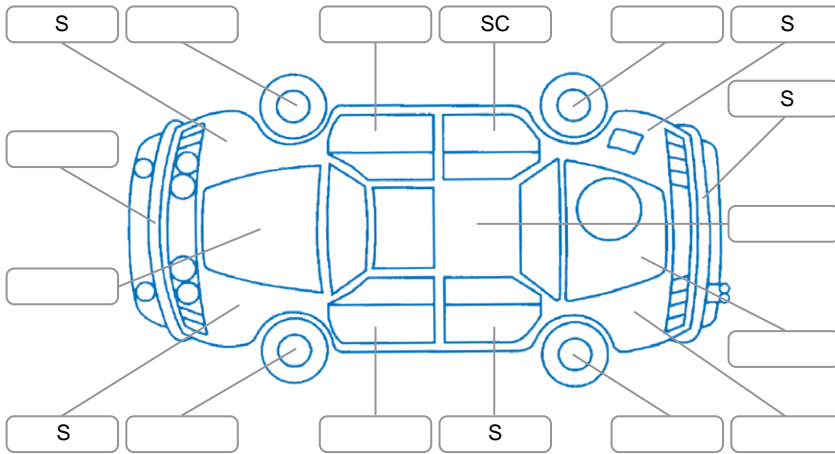

Report ID:	28,155,147	Version:	1
Created:	04 May 2026		

Make:	Jaecoo	Model:	J7
Body Style:	SUV	Year:	2024
Rego No.:	QYE681	Rego Expiry:	24 Nov 2026
WoF Expiry:	25 Nov 2027	Odometer:	13,158 Kms
Good No.:	28155147	VIN:	LVVDD21B1RC113233
Next Service:	15000	Service History:	No

Key
 S = Scratch R = Rust C = Crack * = Decals W = Significant scuffs
 D = Dent PT = Paint defect P = Pin dent SC = Stone Chips

Note: some defects and blemishes may not be displayed in the diagram

Body Inspection Comments

Conditions During Body Inspection: Dry

Under Carriage and Under Bonnet Inspection Comments

Interior Comments

Seats:	Good
Carpets:	Good
Panels:	Good
Dashboard:	Good

General Comments

Road Conditions During Test Drive	Dry		
Engine Timing Mechanism	Timing Chain		
Evidence of Cam Belt Replacement	<input type="checkbox"/> Yes	<input type="checkbox"/> No	Kms
Inspected by:	Kris Milne		
Published by:	Kris Milne		
Inspection Date:	04 May 2026		