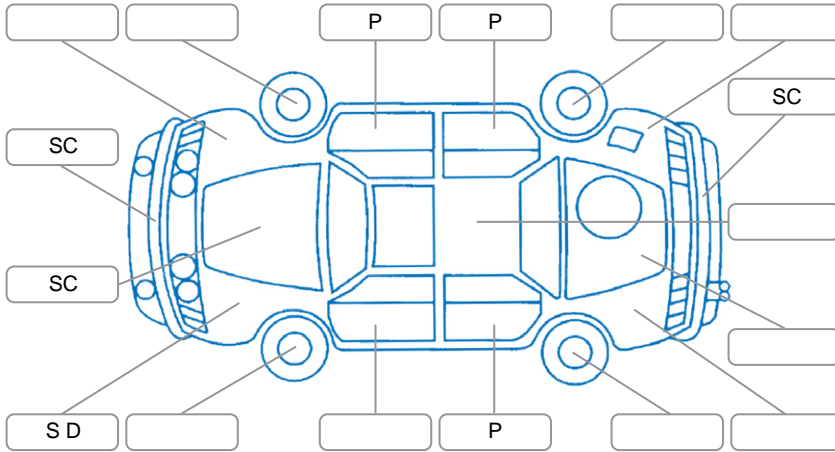

Report ID:	28,155,106	Version:	3
Created:	12 May 2026		

Make:	Subaru	Model:	XV
Body Style:	SUV	Year:	2021
Rego No.:	NJB328	Rego Expiry:	30 Apr 2026
WoF Expiry:	29 Apr 2027	Odometer:	109,862 Kms
Good No.:	28155106	VIN:	JF1GT7KL5MG115207
Next Service:	115000	Service History:	Yes

Key

S = Scratch R = Rust C = Crack * = Decals W = Significant scuffs
 D = Dent PT = Paint defect P = Pin dent SC = Stone Chips

Note: some defects and blemishes may not be displayed in the diagram

Body Inspection Comments

Multiple stone chips in windscreen

Conditions During Body Inspection

Dry

Under Carriage and Under Bonnet Inspection Comments

Interior Comments

Seats:	Good
Carpets:	Good
Panels:	Good
Dashboard:	Good

General Comments