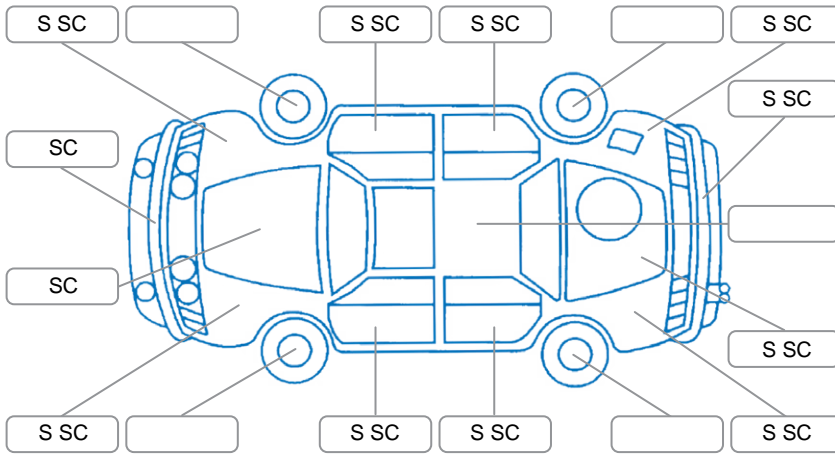

Report ID:	28,154,919	Version:	1
Created:	30 Apr 2026		

Make:	Nissan	Model:	Murano
Body Style:	Wagon	Year:	2008
Rego No.:	LHG623	Rego Expiry:	08 Jul 2026
WoF Expiry:	20 Oct 2026	Odometer:	198,783 Kms
Good No.:	28154919	VIN:	7AT0DH74X17001079
Next Service:	195000	Service History:	No

Key

S = Scratch R = Rust C = Crack * = Decals W = Significant scuffs
 D = Dent PT = Paint defect P = Pin dent SC = Stone Chips

Note: some defects and blemishes may not be displayed in the diagram

Body Inspection Comments

Reverse camera not working

Conditions During Body Inspection

Under Carriage and Under Bonnet Inspection Comments

All wheel drive/underbody surface rust/

Interior Comments

Seats:	Average
Carpets:	Average
Panels:	Average
Dashboard:	Average