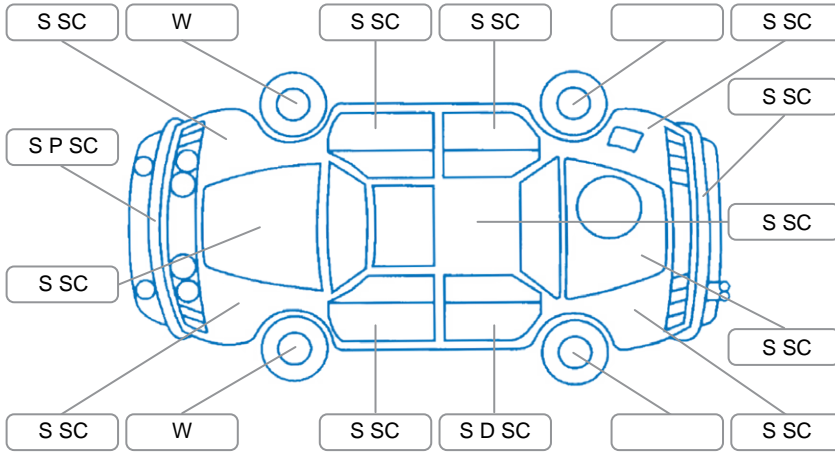

Report ID:	28,154,893	Version:	1
Created:	05 May 2026		

Make:	Honda	Model:	FIT
Body Style:	Hatchback	Year:	2013
Rego No.:	QTB506	Rego Expiry:	06 Jun 2026
WoF Expiry:	08 Jun 2026	Odometer:	149,735 Kms
Good No.:	28154893	VIN:	7AT08G2YX18233307
Next Service:	151725	Service History:	No

Key

S = Scratch R = Rust C = Crack * = Decals W = Significant scuffs
 D = Dent PT = Paint defect P = Pin dent SC = Stone Chips

Note: some defects and blemishes may not be displayed in the diagram

Body Inspection Comments

Minor stonechips on windscreen

Conditions During Body Inspection

Dry

Under Carriage and Under Bonnet Inspection Comments

Front wheel drive
 minor oil leak

Interior Comments

Seats:	Good
Carpets:	Good
Panels:	Good
Dashboard:	Good