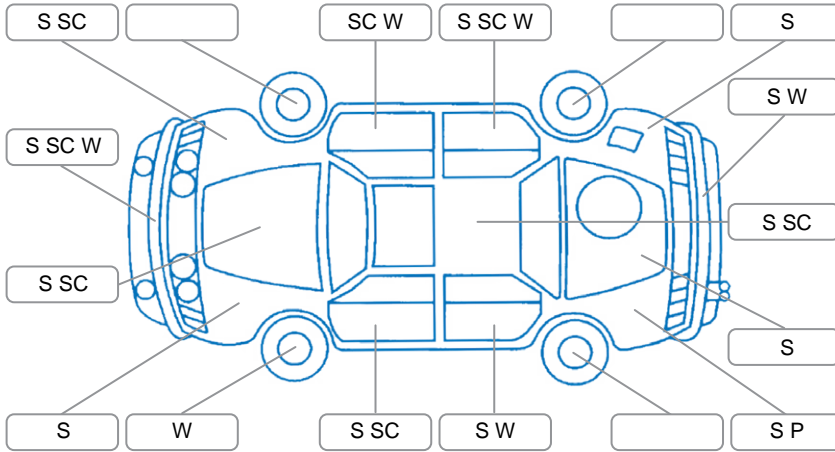

Report ID:	28,154,838	Version:	1
Created:	04 May 2026		

Make:	Toyota	Model:	Corolla
Body Style:	Hatchback	Year:	2014
Rego No.:	HGJ531	Rego Expiry:	29 Jul 2026
WoF Expiry:	05 Feb 2027	Odometer:	120,344 Kms
Good No.:	28154838	VIN:	JTNKU3JE30J048235
Next Service:	134,000 Kms	Service History:	Yes

Key
 S = Scratch R = Rust C = Crack * = Decals W = Significant scuffs
 D = Dent PT = Paint defect P = Pin dent SC = Stone Chips

Note: some defects and blemishes may not be displayed in the diagram

Body Inspection Comments

Conditions During Body Inspection: Dry

Under Carriage and Under Bonnet Inspection Comments

Front-wheel drive

Interior Comments

Seats:	Good
Carpets:	Good
Panels:	Good
Dashboard:	Steering wheel getting worn, otherwise good