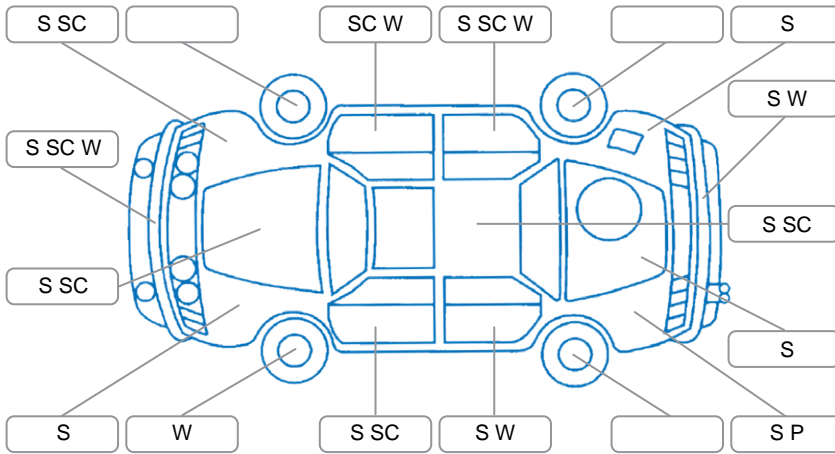

Report ID:	28,154,838	Version:	2
Created:	05 May 2026		

Make:	Toyota	Model:	Corolla
Body Style:	Hatchback	Year:	2014
Rego No.:	HGJ531	Rego Expiry:	29 Jul 2026
WoF Expiry:	18 May 2027	Odometer:	120,346 Kms
Good No.:	28154838	VIN:	JTNKU3JE30J048235
Next Service:	134,000 Kms	Service History:	Yes

Key

S = Scratch R = Rust C = Crack * = Decals W = Significant scuffs
 D = Dent PT = Paint defect P = Pin dent SC = Stone Chips

Note: some defects and blemishes may not be displayed in the diagram

Body Inspection Comments

Conditions During Body Inspection: Dry

Under Carriage and Under Bonnet Inspection Comments

Front-wheel drive

Interior Comments

Seats:	Good
Carpets:	Good
Panels:	Good
Dashboard:	Steering wheel getting worn, otherwise good