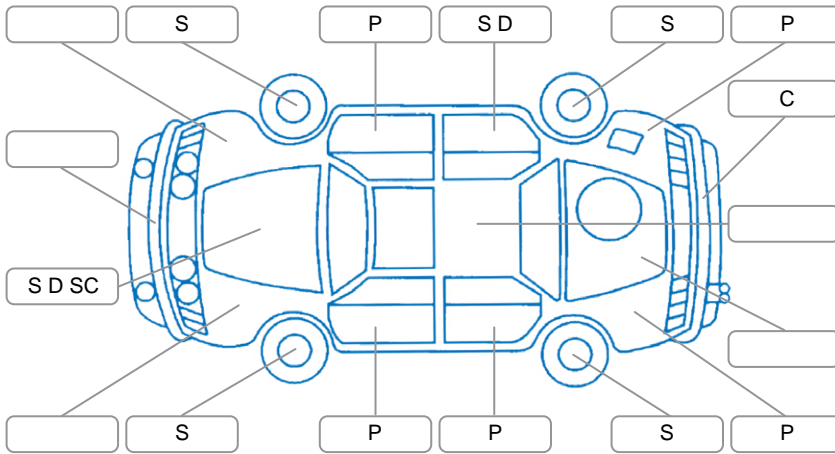

Key
 S = Scratch R = Rust C = Crack * = Decals W = Significant scuffs
 D = Dent PT = Paint defect P = Pin dent SC = Stone Chips

Note: some defects and blemishes may not be displayed in the diagram

Body Inspection Comments

Bad panel gaps on front.
 Front headlight washer trim missing.
 Condensation in right taillight.

Conditions During Body Inspection Dry

Under Carriage and Under Bonnet Inspection Comments

Interior Comments