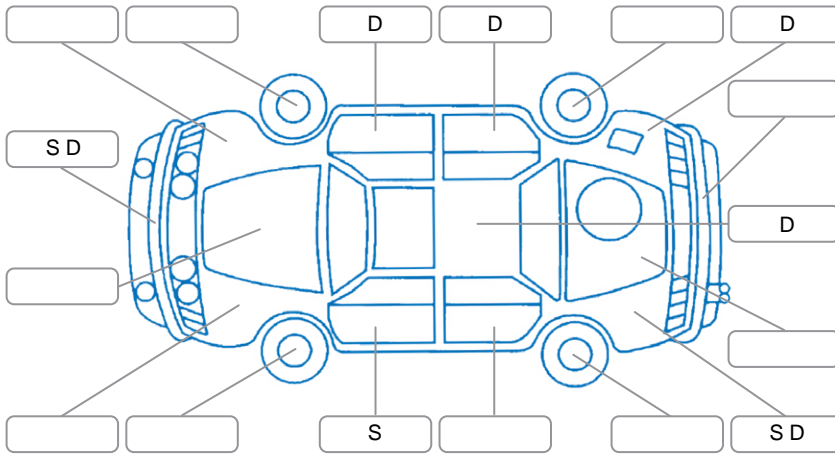

Report ID:	28,154,727	Version:	2
Created:	15 May 2026		

Make:	Nissan	Model:	Navara
Body Style:	Utility	Year:	2021
Rego No.:	NY221	Rego Expiry:	12 May 2026
WoF Expiry:	28 Jan 2027	Odometer:	95,809 Kms
Good No.:	28154727	VIN:	MNTCBND23A0009919
Next Service:	111567 kms	Service History:	Yes

Key
 S = Scratch R = Rust C = Crack * = Decals W = Significant scuffs
 D = Dent PT = Paint defect P = Pin dent SC = Stone Chips

Note: some defects and blemishes may not be displayed in the diagram

Body Inspection Comments

L tail light cracked, passenger back seat trim torn, top engine plastic cover torn, front bumper left hand side needs refit

Conditions During Body Inspection Dry

Under Carriage and Under Bonnet Inspection Comments

Interior Comments

Seats:	Average
Carpets:	Average
Panels:	Average
Dashboard:	Good

General Comments

Driver seat torn, driver body seal torn, Canopy has not been tested for weather tightness.

Road Conditions During Test Drive	Dry	
Engine Timing Mechanism	Timing Chain	
Evidence of Cam Belt Replacement	<input type="checkbox"/> Yes <input type="checkbox"/> No	Kms
Inspected by:	Marlon Espena	
Published by:	Darryl Kereti	
Inspection Date:	05 May 2026	