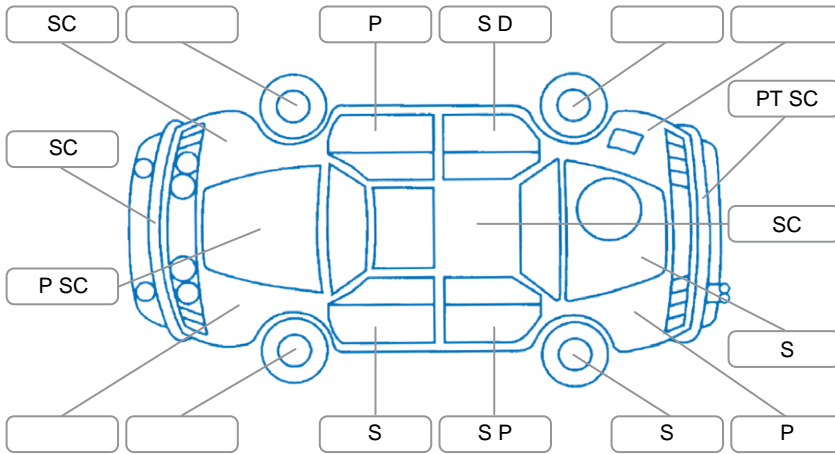

Report ID:	28,154,715	Version:	4
Created:	13 May 2026		

Make:	Subaru	Model:	Forester
Body Style:	SUV	Year:	2019
Rego No.:	LZM127	Rego Expiry:	02 Sep 2026
WoF Expiry:	19 May 2027	Odometer:	215,055 Kms
Good No.:	28154715	VIN:	JF2SK9KL5KG010948
Next Service:	225, 058 Kms	Service History:	No

Key

S = Scratch R = Rust C = Crack * = Decals W = Significant scuffs
 D = Dent PT = Paint defect P = Pin dent SC = Stone Chips

Note: some defects and blemishes may not be displayed in the diagram

Body Inspection Comments

- Right wing mirror housing is broken.
- Stone chips in windscreen.
- Dents in LR door shut.

Conditions During Body Inspection: Dry

Under Carriage and Under Bonnet Inspection Comments

Interior Comments

Seats:	Good
Carpets:	Good
Panels:	Good
Dashboard:	Good