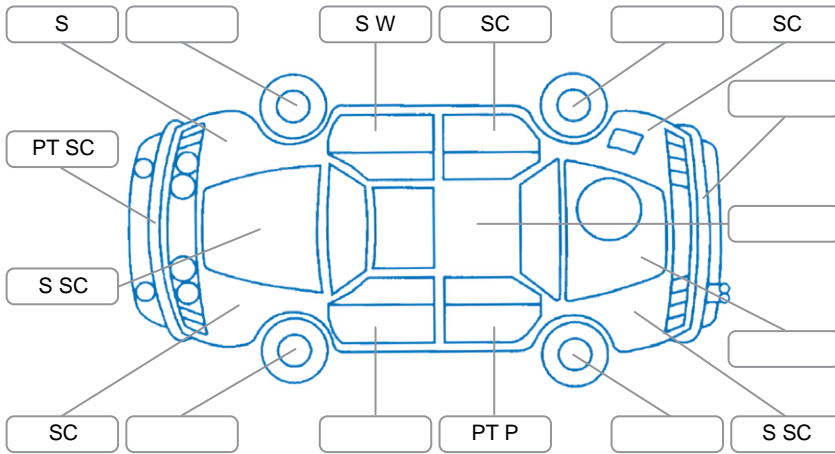

Report ID:	28,154,665	Version:	1
Created:	04 May 2026		

Make:	Haval	Model:	H2
Body Style:	SUV	Year:	2021
Rego No.:	NKF120	Rego Expiry:	11 Apr 2027
WoF Expiry:	18 May 2027	Odometer:	22,287 Kms
Good No.:	28154665	VIN:	LGWEE4A42MH951069
Next Service:	32,000 Kms	Service History:	Yes

Key

S = Scratch R = Rust C = Crack * = Decals W = Significant scuffs
 D = Dent PT = Paint defect P = Pin dent SC = Stone Chips

Note: some defects and blemishes may not be displayed in the diagram

Body Inspection Comments

Conditions During Body Inspection: Dry

Under Carriage and Under Bonnet Inspection Comments

Front-wheel drive

Interior Comments

Seats:	Good
Carpets:	Good
Panels:	Good
Dashboard:	Good

General Comments

Road Conditions During Test Drive	Dry		
Engine Timing Mechanism	Timing Chain		
Evidence of Cam Belt Replacement	<input type="checkbox"/> Yes	<input type="checkbox"/> No	Kms
Inspected by:	Ryan Scott		
Published by:	Ryan Stanley		
Inspection Date:	01 May 2026		