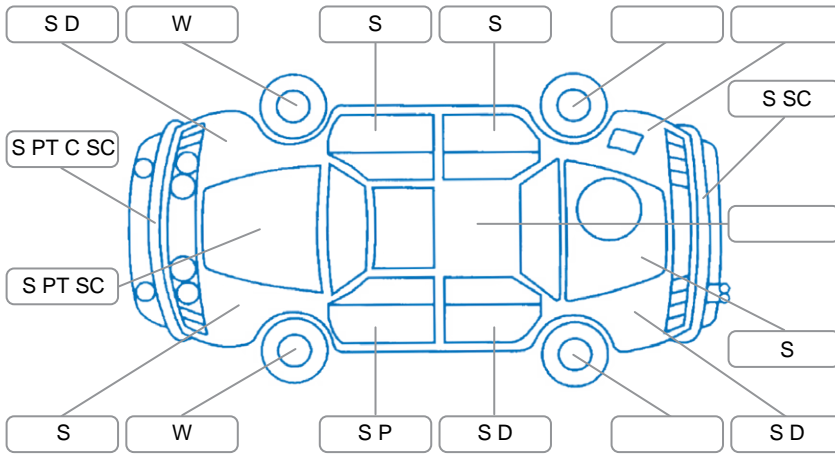

Report ID:	28,154,631	Version:	1
Created:	01 May 2026		

Make:	Toyota	Model:	Markx
Body Style:	Wagon	Year:	2007
Rego No.:	MYZ935	Rego Expiry:	01 May 2026
WoF Expiry:	05 Feb 2027	Odometer:	232,154 Kms
Good No.:	28154631	VIN:	7AT0H64TX20006859
Next Service:	0	Service History:	No

Key
 S = Scratch R = Rust C = Crack * = Decals W = Significant scuffs
 D = Dent PT = Paint defect P = Pin dent SC = Stone Chips

Note: some defects and blemishes may not be displayed in the diagram

Body Inspection Comments

right wing housing broken

Conditions During Body Inspection

Dry

Under Carriage and Under Bonnet Inspection Comments

Interior Comments

Seats:	Average
Carpets:	Average
Panels:	Average
Dashboard:	Average

General Comments

Master Switch on drivers door trims surround broken for windows
 Steering wheel column trim broken

Road Conditions During Test Drive Dry

Engine Timing Mechanism Timing Chain

Evidence of Cam Belt Replacement Yes No Kms