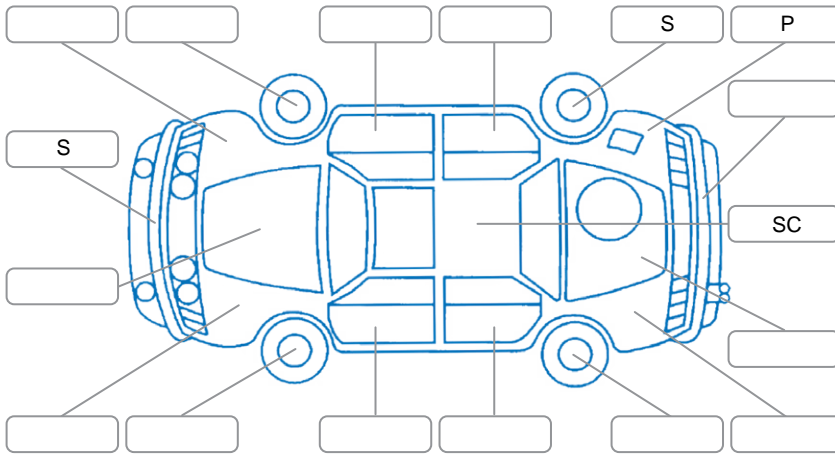

### Key

S = Scratch    R = Rust    C = Crack    \* = Decals    W = Significant scuffs  
 D = Dent    PT = Paint defect    P = Pin dent    SC = Stone Chips

Note: some defects and blemishes may not be displayed in the diagram

### Body Inspection Comments

Drivers door seal is torn.  
 Stone chips in windscreen.

Conditions During Body Inspection    Dry