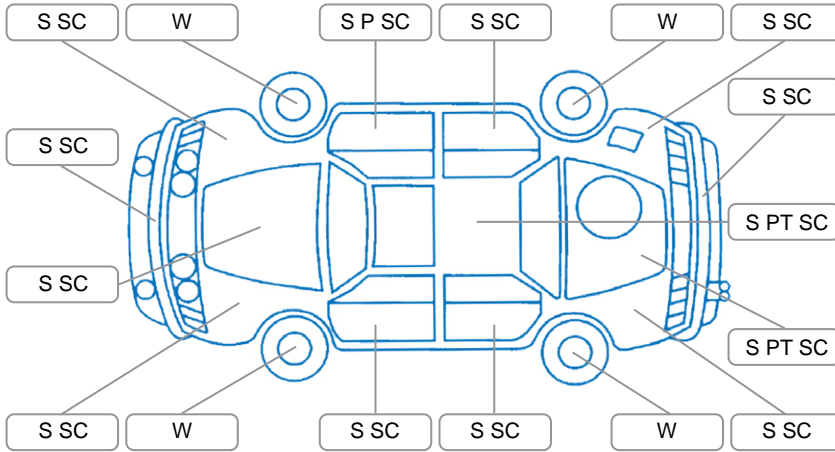

Report ID:	28,154,523	Version:	1
Created:	05 Jun 2026		

Make:	Honda	Model:	Civic
Body Style:	Sedan	Year:	2007
Rego No.:	NYM167	Rego Expiry:	13 Mar 2027
WoF Expiry:	19 Jun 2027	Odometer:	130,446 Kms
Good No.:	28154523	VIN:	7AT08G0WX18200307
Next Service:	140434	Service History:	No

Key

S = Scratch R = Rust C = Crack * = Decals W = Significant scuffs
 D = Dent PT = Paint defect P = Pin dent SC = Stone Chips

Note: some defects and blemishes may not be displayed in the diagram

Body Inspection Comments

- Minor stonechips on windscreen
- Front windscreen exterior trim missing both sides
- Rear left door rubber trim/seals damaged

Conditions During Body Inspection: Dry

Under Carriage and Under Bonnet Inspection Comments