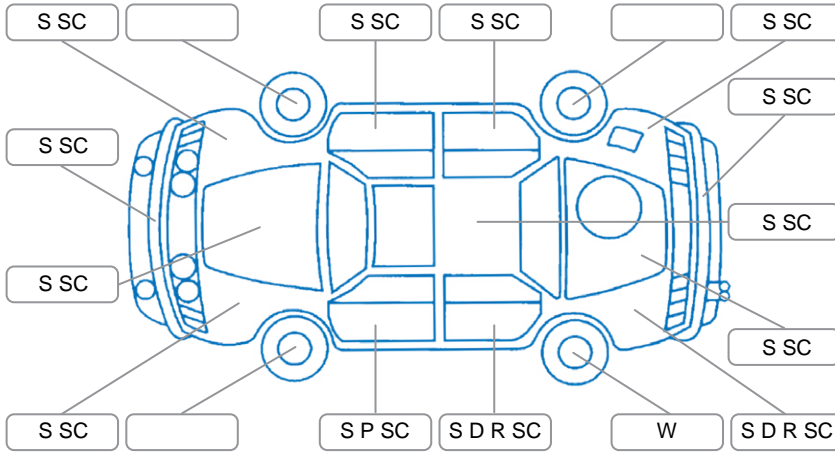

Report ID:	28,154,506	Version:	1
Created:	05 May 2026		

Make:	Nissan	Model:	Wingroad
Body Style:	Wagon	Year:	2005
Rego No.:	GFC602	Rego Expiry:	02 Jul 2026
WoF Expiry:	11 Sep 2026	Odometer:	321,024 Kms
Good No.:	28154506	VIN:	7AT0DH5GX11445603
Next Service:	323571	Service History:	No

**Key**

S = Scratch    R = Rust    C = Crack    \* = Decals    W = Significant scuffs  
 D = Dent    PT = Paint defect    P = Pin dent    SC = Stone Chips

Note: some defects and blemishes may not be displayed in the diagram

**Body Inspection Comments**

Minor stonechips on windscreen

Conditions During Body Inspection

Dry

**Under Carriage and Under Bonnet Inspection Comments**

Front wheel drive  
 Oil leak  
 Exhaust has rust hole from below headers