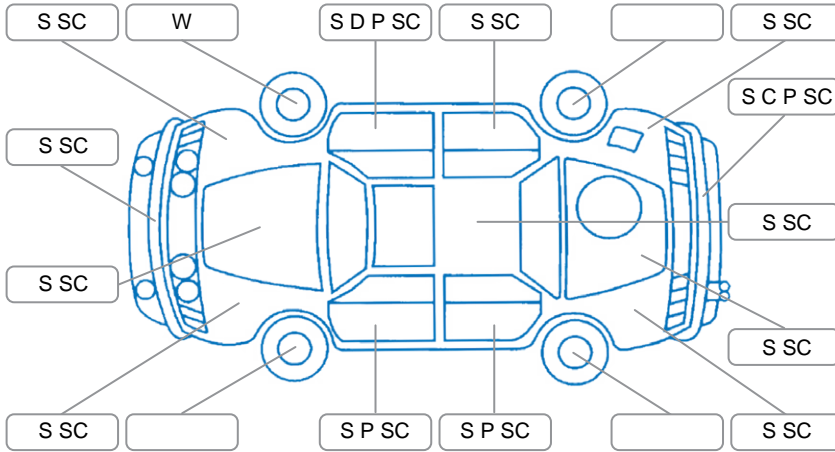

Report ID:	28,154,497	Version:	1
Created:	05 May 2026		

Make:	Holden	Model:	Captiva 7
Body Style:	SUV	Year:	2012
Rego No.:	GKW341	Rego Expiry:	01 Jan 2027
WoF Expiry:	29 Nov 2026	Odometer:	187,804 Kms
Good No.:	28154497	VIN:	KL3CA264JBB158594
Next Service:		Service History:	No

Key

S = Scratch R = Rust C = Crack * = Decals W = Significant scuffs
 D = Dent PT = Paint defect P = Pin dent SC = Stone Chips

Note: some defects and blemishes may not be displayed in the diagram

Body Inspection Comments

Minor stonechips on windscreen

Conditions During Body Inspection

Dry

Under Carriage and Under Bonnet Inspection Comments

Front wheel drive
 Oil leak

Interior Comments

Seats:	Good
Carpets:	Good
Panels:	Good
Dashboard:	Good