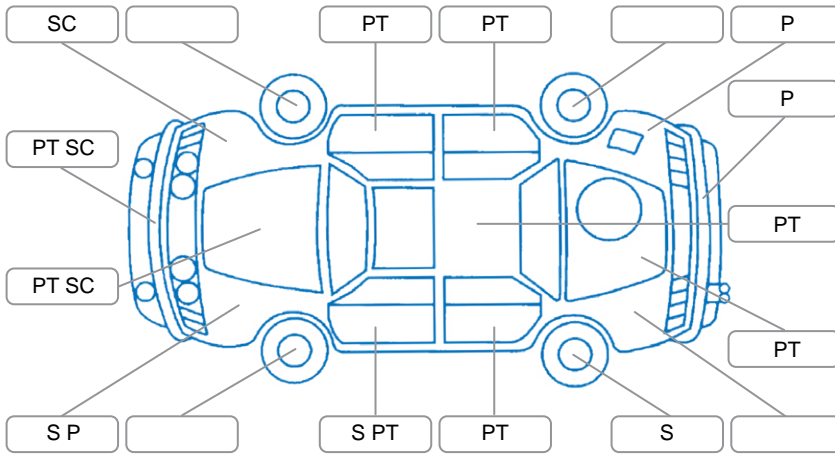

Report ID:	28,154,302	Version:	2
Created:	01 May 2026		

Make:	Subaru	Model:	Forester
Body Style:	Wagon	Year:	2002
Rego No.:	GKG44	Rego Expiry:	01 Jul 2026
WoF Expiry:	18 Jun 2026	Odometer:	184,541 Kms
Good No.:	28154302	VIN:	7AT0GF17X11020711
Next Service:	189,488km	Service History:	Yes

Key
 S = Scratch R = Rust C = Crack * = Decals W = Significant scuffs
 D = Dent PT = Paint defect P = Pin dent SC = Stone Chips

Note: some defects and blemishes may not be displayed in the diagram

Body Inspection Comments

Stone chips in windscreen.

Conditions During Body Inspection

Dry

Under Carriage and Under Bonnet Inspection Comments

Oil leak from the engine sump bung.
 Underbody surface rust.

Interior Comments

Seats:	Good
Carpets:	Good
Panels:	Good
Dashboard:	Good