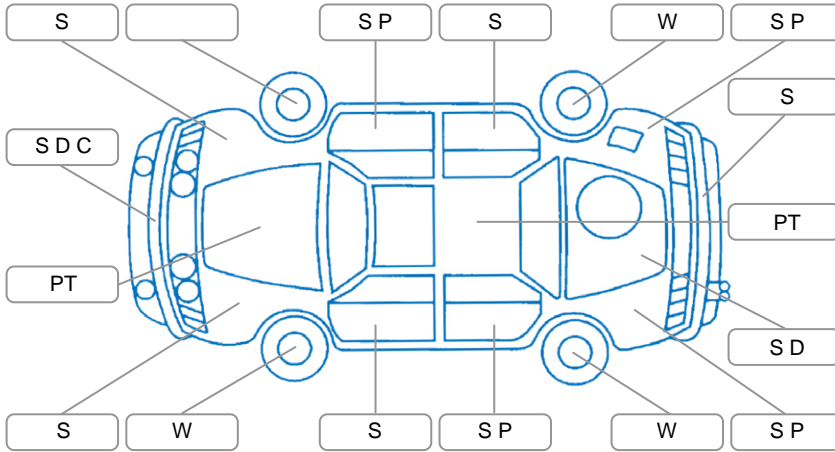

Report ID:	28,154,263	Version:	1
Created:	04 May 2026		

Make:	Nissan	Model:	Navara
Body Style:	Utility	Year:	2010
Rego No.:	RPH726	Rego Expiry:	01 Jul 2026
WoF Expiry:	16 Jun 2026	Odometer:	238,969 Kms
Good No.:	28154263	VIN:	MNTVCUD40A0003396
Next Service:	246000	Service History:	No

Key

S = Scratch R = Rust C = Crack * = Decals W = Significant scuffs
 D = Dent PT = Paint defect P = Pin dent SC = Stone Chips

Note: some defects and blemishes may not be displayed in the diagram

Body Inspection Comments

Damage to front bumper

Conditions During Body Inspection

Under Carriage and Under Bonnet Inspection Comments

Oil leaks

Interior Comments

Seats:	Drivers seat rips
Carpets:	Average
Panels:	Average
Dashboard:	Average