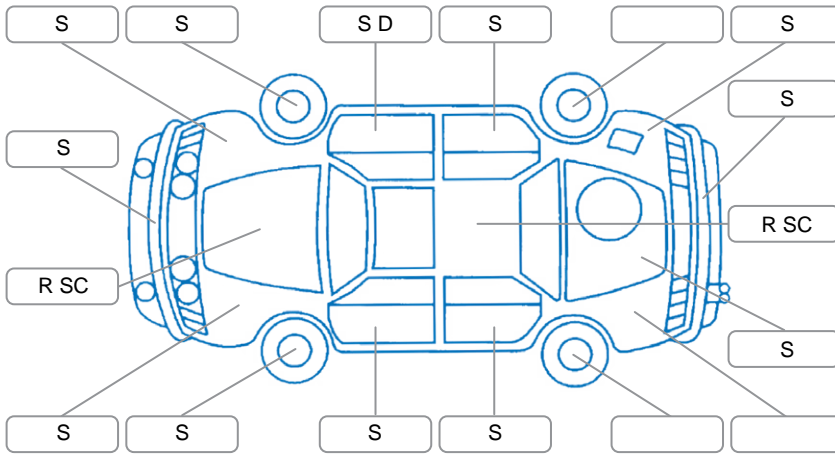

Report ID:	28,154,259	Version:	4
Created:	24 May 2026		

Make:	Holden	Model:	Barina
Body Style:	Hatchback	Year:	2018
Rego No.:	LHS981	Rego Expiry:	19 Sep 2026
WoF Expiry:	17 Mar 2027	Odometer:	92,848 Kms
Good No.:	28154259	VIN:	KL3TA48E9JB039106
Next Service:	102,000 kms	Service History:	Yes

Key
 S = Scratch R = Rust C = Crack * = Decals W = Significant scuffs
 D = Dent PT = Paint defect P = Pin dent SC = Stone Chips

Note: some defects and blemishes may not be displayed in the diagram

Body Inspection Comments

Windscreen chip outside cva.

Conditions During Body Inspection

Under Carriage and Under Bonnet Inspection Comments

Freshly serviced.

Interior Comments

Seats:	passenger seat stain,
Carpets:	Average
Panels:	Average
Dashboard:	Average

General Comments

1 remote key switch torn.

Road Conditions During Test Drive	Dry
Engine Timing Mechanism	Cambelt
Evidence of Cam Belt Replacement	<input type="checkbox"/> Yes <input type="checkbox"/> No Kms
Inspected by:	Curshey Accad
Published by:	Erin White
Inspection Date:	03 May 2026