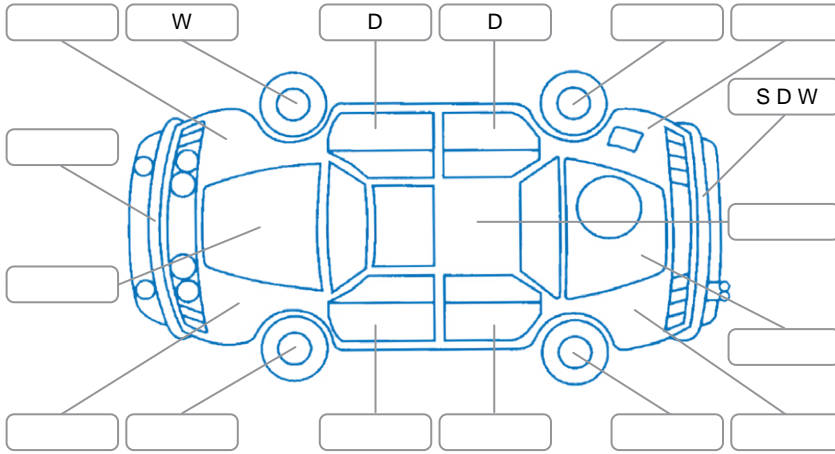

Report ID:	28,154,200	Version:	2
Created:	26 May 2026		

Make:	Toyota	Model:	Camry
Body Style:	Sedan	Year:	2013
Rego No.:	QRT679	Rego Expiry:	18 Jul 2026
WoF Expiry:	01 Jul 2026	Odometer:	211,100 Kms
Good No.:	28154200	VIN:	7AT0H604X20025282
Next Service:	221,100 kms	Service History:	No

Key

S = Scratch R = Rust C = Crack * = Decals W = Significant scuffs
 D = Dent PT = Paint defect P = Pin dent SC = Stone Chips

Note: some defects and blemishes may not be displayed in the diagram

Body Inspection Comments

R rear seat belt weak to retract, r headlight faulty and park light, L front tyre worn and cracked

Conditions During Body Inspection Dry

Under Carriage and Under Bonnet Inspection Comments

Interior Comments