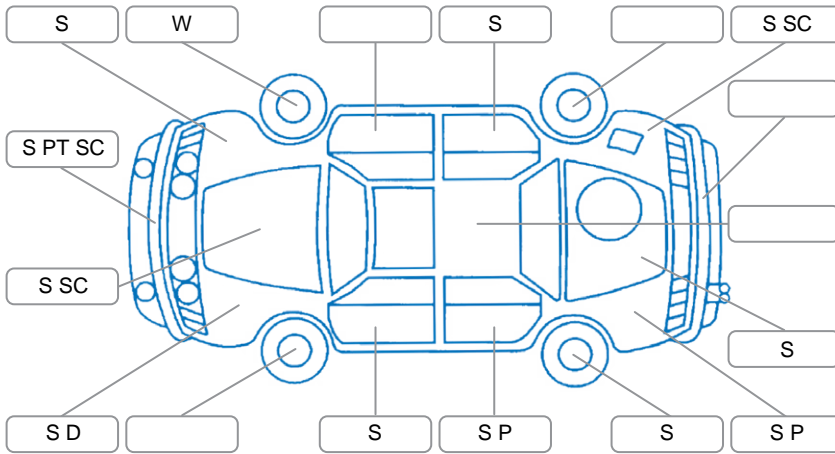

Report ID:	28,154,167	Version:	2
Created:	30 Apr 2026		

Make:	Nissan	Model:	Fuga
Body Style:	Sedan	Year:	2007
Rego No.:	NKY562	Rego Expiry:	08 Jul 2026
WoF Expiry:	09 Apr 2027	Odometer:	158,534 Kms
Good No.:	28154167	VIN:	7AT0DH8GX17154084
Next Service:	162,000	Service History:	No

Key

S = Scratch R = Rust C = Crack * = Decals W = Significant scuffs
 D = Dent PT = Paint defect P = Pin dent SC = Stone Chips

Note: some defects and blemishes may not be displayed in the diagram

Body Inspection Comments

Conditions During Body Inspection

Under Carriage and Under Bonnet Inspection Comments

2wd

Interior Comments

Seats:	drivers seat worn
Carpets:	Good
Panels:	Good
Dashboard:	Good

General Comments

Needs band expander
 Hood lining loses
 Engine check light on code P0350