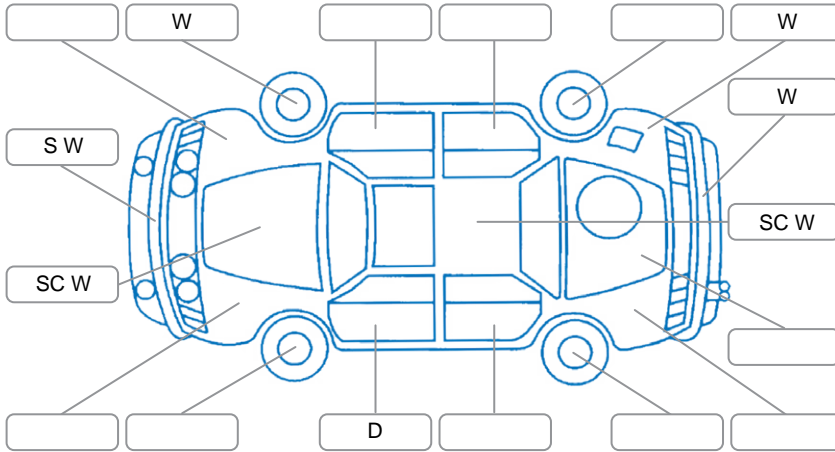

Report ID:	28,154,146	Version:	1
Created:	05 May 2026		

Make:	KIA	Model:	RIO
Body Style:	Hatchback	Year:	2017
Rego No.:	KPY517	Rego Expiry:	18 Mar 2027
WoF Expiry:	13 Feb 2027	Odometer:	185,723 Kms
Good No.:	28154146	VIN:	KNADB514LH6038741
Next Service:	192000	Service History:	Yes

Key

S = Scratch R = Rust C = Crack * = Decals W = Significant scuffs
 D = Dent PT = Paint defect P = Pin dent SC = Stone Chips

Note: some defects and blemishes may not be displayed in the diagram

Body Inspection Comments

Wiper blade worn
 Stone chips and cracks in screen

Conditions During Body Inspection Dry

Under Carriage and Under Bonnet Inspection Comments

Front pads getting low
 Tyres worn on inner edges

Interior Comments