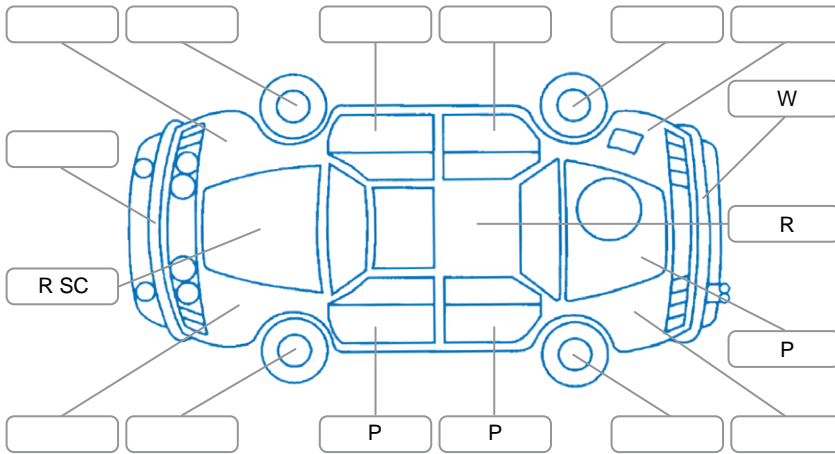

Report ID:	28,154,114	Version:	1
Created:	01 May 2026		

Make:	Mitsubishi	Model:	Triton
Body Style:	Utility	Year:	2021
Rego No.:	NMT256	Rego Expiry:	25 May 2026
WoF Expiry:	01 Jul 2026	Odometer:	201,011 Kms
Good No.:	28154114	VIN:	MMAJLKK10MH017568
Next Service:	177,000	Service History:	No

Key
 S = Scratch R = Rust C = Crack * = Decals W = Significant scuffs
 D = Dent PT = Paint defect P = Pin dent SC = Stone Chips

Note: some defects and blemishes may not be displayed in the diagram

Body Inspection Comments

- Windscreen stone chip in CVA
- Spider rust on roof
- Black spores on roof

Conditions During Body Inspection: Dry

Under Carriage and Under Bonnet Inspection Comments

Interior Comments

Seats:	ripped seat
Carpets:	worn & torn matt
Panels:	Good
Dashboard:	Good