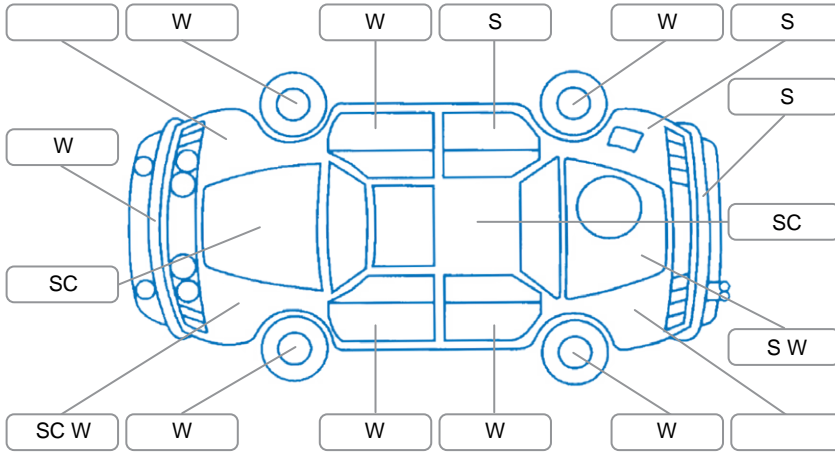

Report ID:	28,154,069	Version:	1
Created:	30 Apr 2026		

Make:	Mercedes-Benz	Model:	A
Body Style:	Hatchback	Year:	2014
Rego No.:	NWJ568	Rego Expiry:	22 Oct 2026
WoF Expiry:	05 Mar 2027	Odometer:	136,043 Kms
Good No.:	28154069	VIN:	WDD1760422J183064
Next Service:	145,900km	Service History:	No

Key

S = Scratch R = Rust C = Crack * = Decals W = Significant scuffs
 D = Dent PT = Paint defect P = Pin dent SC = Stone Chips

Note: some defects and blemishes may not be displayed in the diagram

Body Inspection Comments

Windscreen stone chips

Conditions During Body Inspection

Dry

Under Carriage and Under Bonnet Inspection Comments

Front wheel drive

Interior Comments

Seats:	Good
Carpets:	Good
Panels:	Good
Dashboard:	Good

General Comments