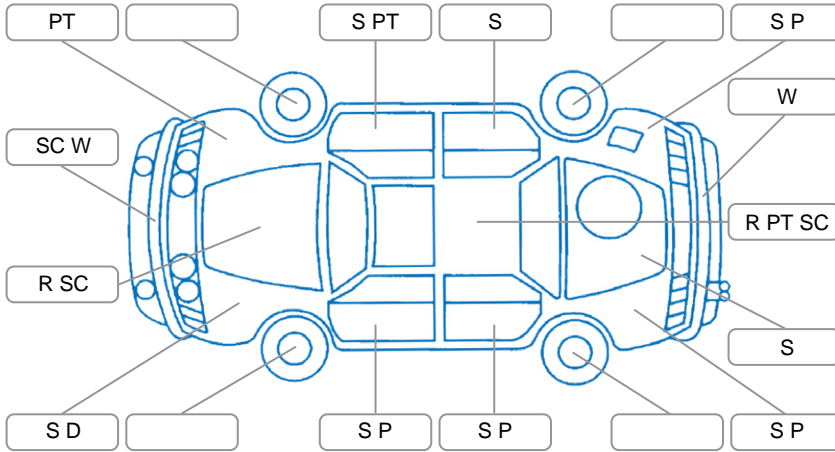

Report ID:	28,154,030	Version:	2
Created:	02 May 2026		

Make:	Toyota	Model:	Landcruiser Prado
Body Style:	Wagon	Year:	1997
Rego No.:	CAF212	Rego Expiry:	07 May 2026
WoF Expiry:	11 May 2026	Odometer:	338,264 Kms
Good No.:	28154030	VIN:	7A8H60H0704084120
Next Service:	349750	Service History:	Yes

Key

S = Scratch R = Rust C = Crack * = Decals W = Significant scuffs
 D = Dent PT = Paint defect P = Pin dent SC = Stone Chips

Note: some defects and blemishes may not be displayed in the diagram

Body Inspection Comments

Front windscreen rubber seal loose

Conditions During Body Inspection

Dry

Under Carriage and Under Bonnet Inspection Comments

Subframe surface rust

Interior Comments

Seats:	Good
Carpets:	Good
Panels:	Good
Dashboard:	Torn centre console, worn steering wheel