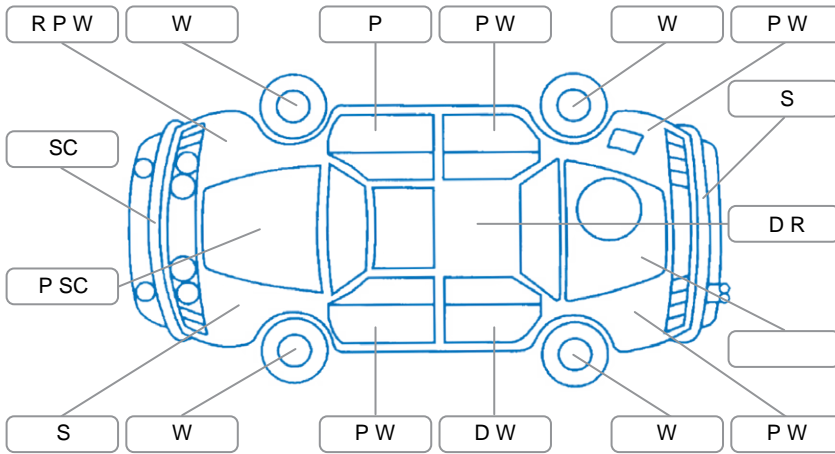

Report ID:	28,153,967	Version:	2
Created:	01 May 2026		

Make:	Nissan	Model:	X-Trail
Body Style:	SUV	Year:	2022
Rego No.:	PJR794	Rego Expiry:	10 Aug 2026
WoF Expiry:	21 Aug 2026	Odometer:	140,073 Kms
Good No.:	28153967	VIN:	JN1TBNT32A0072266
Next Service:	131,000	Service History:	Yes

Key
 S = Scratch R = Rust C = Crack * = Decals W = Significant scuffs
 D = Dent PT = Paint defect P = Pin dent SC = Stone Chips

Note: some defects and blemishes may not be displayed in the diagram

Body Inspection Comments

- Right A pillar pin dent
- Spider rust on roof
- Windscreen stone chip not in CVA

Conditions During Body Inspection: Dry

Under Carriage and Under Bonnet Inspection Comments

Subframe oxidation

Interior Comments