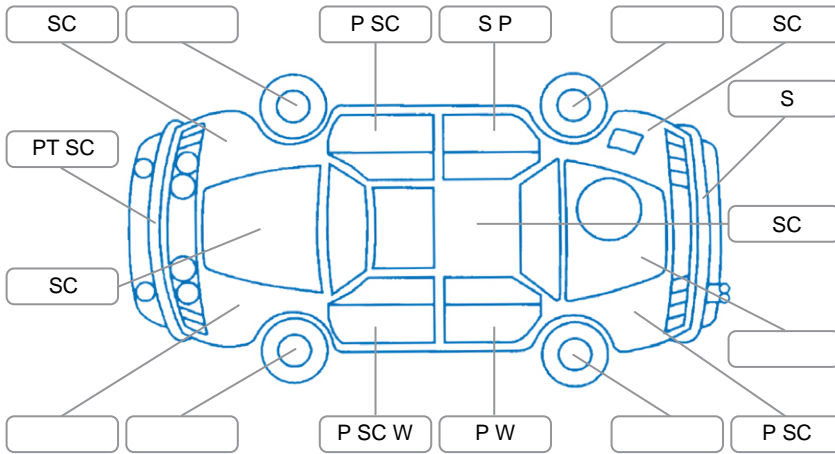

Report ID:	28,153,895	Version:	3
Created:	25 May 2026		

Make:	Volkswagen	Model:	Tiguan
Body Style:	SUV	Year:	2018
Rego No.:	LQP249	Rego Expiry:	03 Feb 2027
WoF Expiry:	26 Aug 2026	Odometer:	64,462 Kms
Good No.:	28153895	VIN:	WVGZZZ5NZJM106188
Next Service:	72,000kms	Service History:	No

Key
 S = Scratch R = Rust C = Crack * = Decals W = Significant scuffs
 D = Dent PT = Paint defect P = Pin dent SC = Stone Chips

Note: some defects and blemishes may not be displayed in the diagram

Body Inspection Comments

Conditions During Body Inspection: Dry

Under Carriage and Under Bonnet Inspection Comments

Interior Comments

Seats:	Good
Carpets:	Good
Panels:	Good
Dashboard:	Good

General Comments

7 seater 2WD SUV.

Road Conditions During Test Drive	Dry		
Engine Timing Mechanism	Cambelt		
Evidence of Cam Belt Replacement	<input checked="" type="checkbox"/> Yes	<input type="checkbox"/> No	34,380 Kms
Inspected by:	Daryll Timms		
Published by:	Shane Charlton		
Inspection Date:	30 Apr 2026		