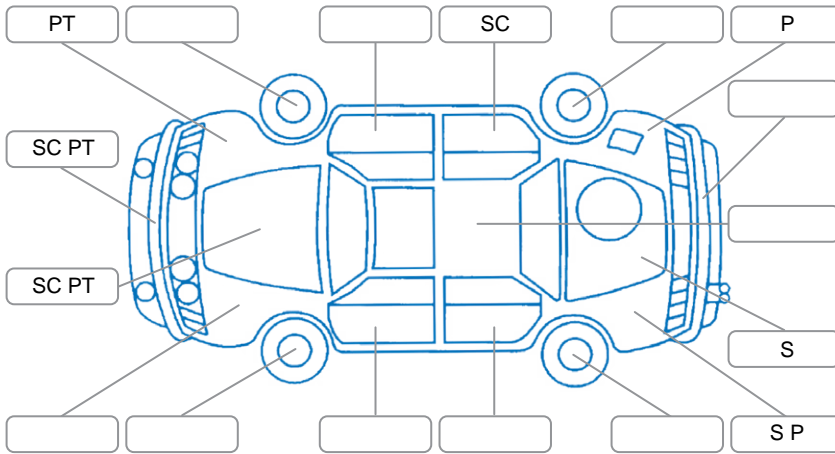

Key
 S = Scratch R = Rust C = Crack * = Decals W = Significant scuffs
 D = Dent PT = Paint defect P = Pin dent SC = Stone Chips

Note: some defects and blemishes may not be displayed in the diagram

Body Inspection Comments

Left spotlight surround missing.

Conditions During Body Inspection

Dry

Under Carriage and Under Bonnet Inspection Comments

Interior Comments

Seats:	Good
Carpets:	Good
Panels:	Cargo tray damaged.
Dashboard:	Good