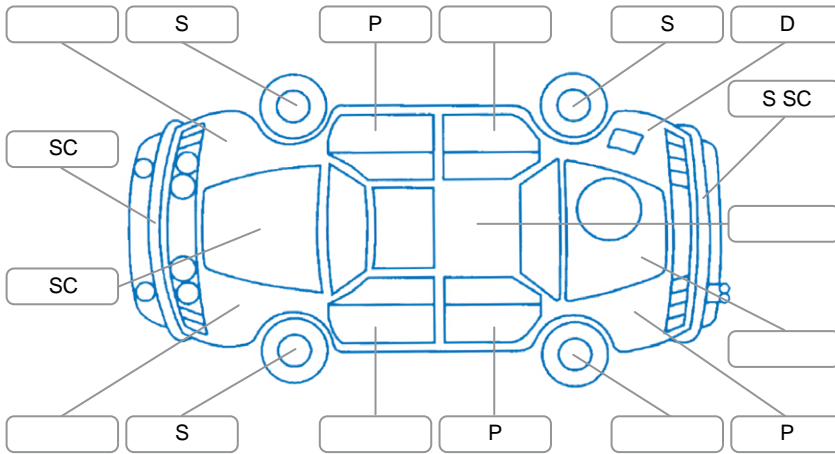

Report ID:	28,153,713	Version:	2
Created:	07 May 2026		

Make:	Nissan	Model:	X-Trail
Body Style:	Wagon	Year:	2009
Rego No.:	JME166	Rego Expiry:	28 Jun 2026
WoF Expiry:	03 Jul 2026	Odometer:	196,169 Kms
Good No.:	28153713	VIN:	7AT0DH6LX15049042
Next Service:	195,000kms	Service History:	No

Key
 S = Scratch R = Rust C = Crack * = Decals W = Significant scuffs
 D = Dent PT = Paint defect P = Pin dent SC = Stone Chips

Note: some defects and blemishes may not be displayed in the diagram

Body Inspection Comments

High stop light damaged/lens missing

Conditions During Body Inspection

Dry

Under Carriage and Under Bonnet Inspection Comments

Interior Comments

Seats:	Average
Carpets:	Good
Panels:	panels missing/damaged.
Dashboard:	steering wheel worn.