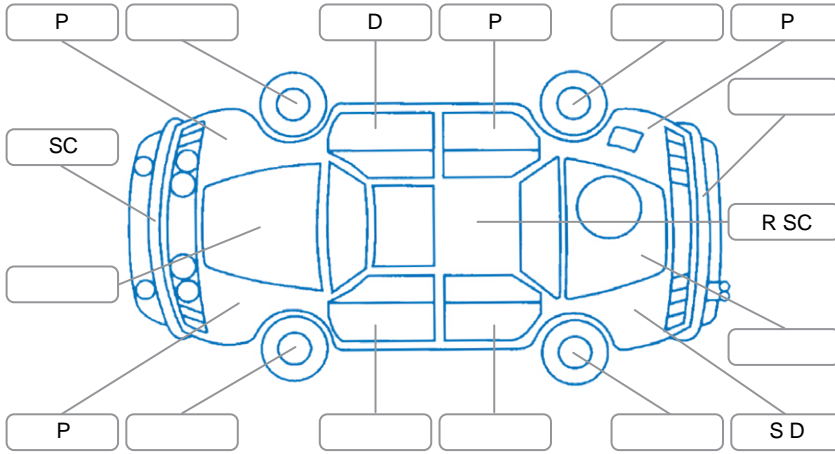

Report ID:	28,153,685	Version:	2
Created:	05 May 2026		

Make:	Toyota	Model:	Rav4
Body Style:	SUV	Year:	2022
Rego No.:	PJS902	Rego Expiry:	17 Jul 2026
WoF Expiry:	18 May 2027	Odometer:	103,195 Kms
Good No.:	28153685	VIN:	JTMBW3FV70D147405
Next Service:	118,000Kms	Service History:	Yes

Key

S = Scratch R = Rust C = Crack * = Decals W = Significant scuffs
 D = Dent PT = Paint defect P = Pin dent SC = Stone Chips

Note: some defects and blemishes may not be displayed in the diagram

Body Inspection Comments