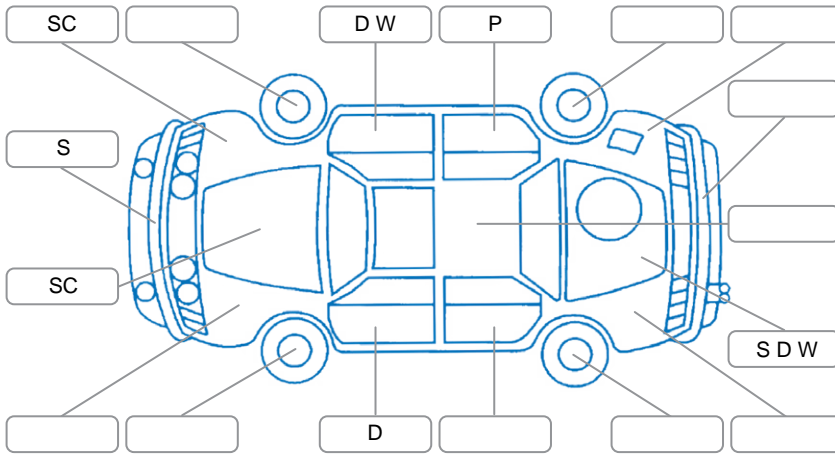

Report ID:	28,153,671	Version:	2
Created:	21 May 2026		

Make:	Ford	Model:	Ranger
Body Style:	Utility	Year:	2014
Rego No.:	HSQ826	Rego Expiry:	20 Sep 2026
WoF Expiry:	21 May 2027	Odometer:	130,900 Kms
Good No.:	28153671	VIN:	MNAUMFF50EW287540
Next Service:	140000	Service History:	No

**Key**  
 S = Scratch    R = Rust    C = Crack    \* = Decals    W = Significant scuffs  
 D = Dent    PT = Paint defect    P = Pin dent    SC = Stone Chips

Note: some defects and blemishes may not be displayed in the diagram