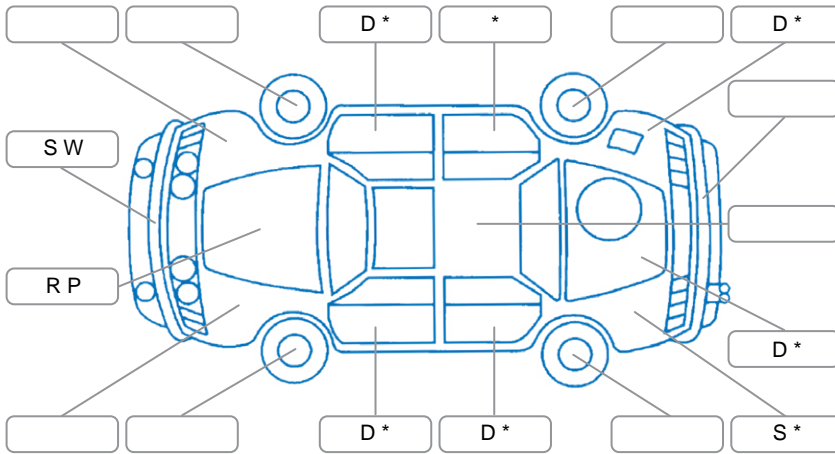

**Key**  
 S = Scratch    R = Rust    C = Crack    \* = Decals    W = Significant scuffs  
 D = Dent    PT = Paint defect    P = Pin dent    SC = Stone Chips

Note: some defects and blemishes may not be displayed in the diagram

### Body Inspection Comments

Tuff deck cover missing key., L tail light damage, driver seat belt worn, interior sill dents right side

Conditions During Body Inspection    Dry