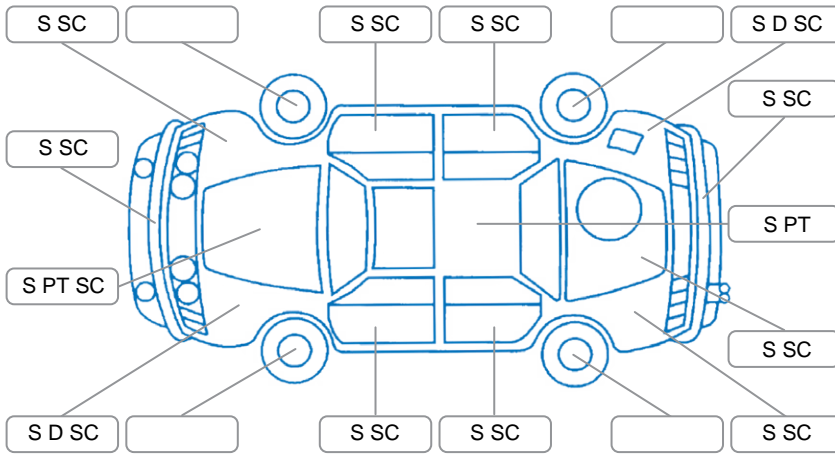

Report ID:	28,153,404	Version:	1
Created:	03 May 2026		

Make:	Mazda	Model:	Axela
Body Style:	Hatchback	Year:	2009
Rego No.:	KSE52	Rego Expiry:	07 Jun 2026
WoF Expiry:	18 Sep 2026	Odometer:	158,488 Kms
Good No.:	28153404	VIN:	7AT0C13JX17104877
Next Service:	due	Service History:	No

Key
 S = Scratch R = Rust C = Crack * = Decals W = Significant scuffs
 D = Dent PT = Paint defect P = Pin dent SC = Stone Chips

Note: some defects and blemishes may not be displayed in the diagram

Body Inspection Comments