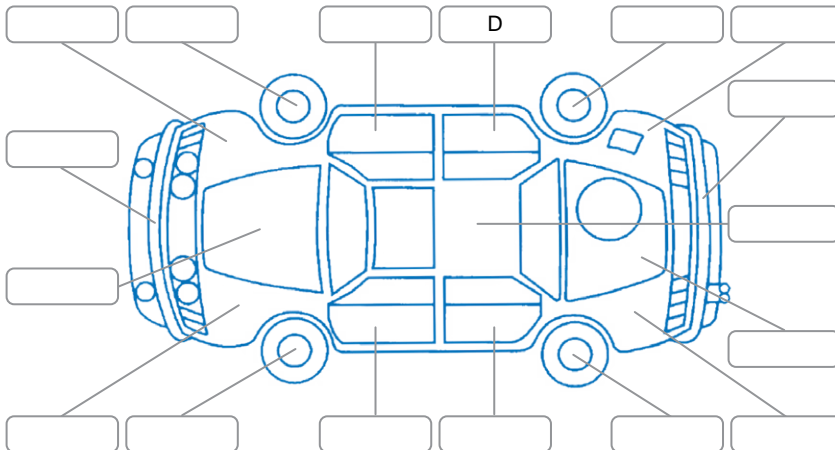

Make:	Toyota	Model:	Corolla
Body Style:	Sedan	Year:	2015
Rego No.:		Rego Expiry:	
WoF Expiry:	15 May 2027	Odometer:	67,528 Kms
Good No.:	28153334	VIN:	7AT0H607X26127091
Next Service:	77,500 kms	Service History:	No

Key
 S = Scratch R = Rust C = Crack * = Decals W = Significant scuffs
 D = Dent PT = Paint defect P = Pin dent SC = Stone Chips

Note: some defects and blemishes may not be displayed in the diagram

Body Inspection Comments

Conditions During Body Inspection: Dry

Under Carriage and Under Bonnet Inspection Comments

Interior Comments

Seats:	Good
Carpets:	Good
Panels:	Good
Dashboard:	Good

General Comments

Road Conditions During Test Drive	Dry	
Engine Timing Mechanism	Timing Chain	
Evidence of Cam Belt Replacement	<input type="checkbox"/> Yes <input type="checkbox"/> No	Kms
Inspected by:	Marlon Espena	
Published by:	Harry Clark	
Inspection Date:	27 May 2026	