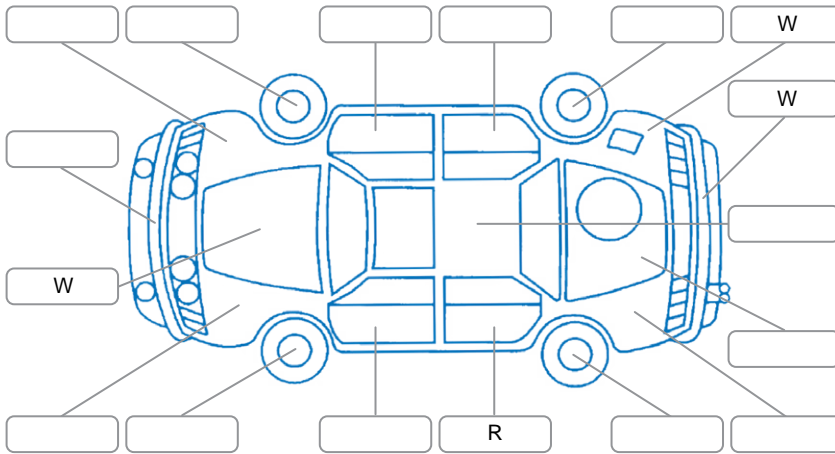

Report ID:	28,153,323	Version:	2
Created:	16 Jun 2026		

Make:	Toyota	Model:	Aqua
Body Style:	Hatchback	Year:	2013
Rego No.:		Rego Expiry:	
WoF Expiry:	25 May 2027	Odometer:	98,687 Kms
Good No.:	28153323	VIN:	7AT0H65YX26231609
Next Service:	108,661 Kms	Service History:	No

**Key**  
 S = Scratch    R = Rust    C = Crack    \* = Decals    W = Significant scuffs  
 D = Dent    PT = Paint defect    P = Pin dent    SC = Stone Chips

Note: some defects and blemishes may not be displayed in the diagram