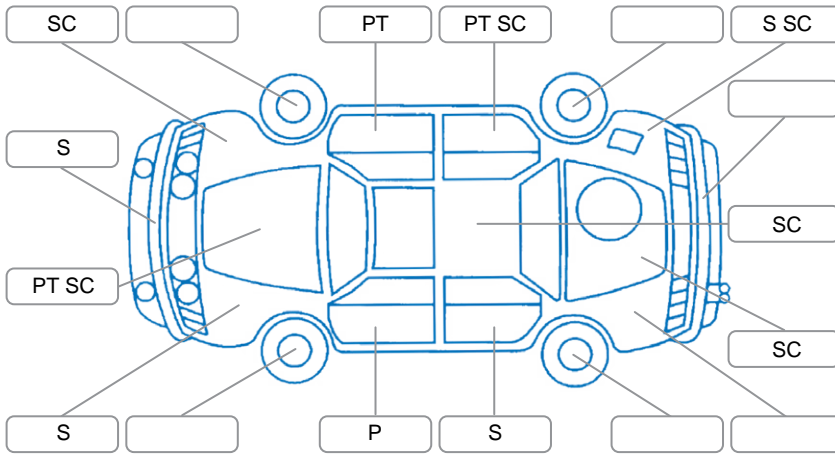

Report ID:	28,153,254	Version:	1
Created:	19 May 2026		

Make:	Toyota	Model:	Hilux
Body Style:	Utility	Year:	2008
Rego No.:	EHE536	Rego Expiry:	24 Oct 2026
WoF Expiry:	02 Oct 2026	Odometer:	322,701 Kms
Good No.:	28153254	VIN:	MR0FZ29G001709793
Next Service:	332700	Service History:	No

Key
 S = Scratch R = Rust C = Crack * = Decals W = Significant scuffs
 D = Dent PT = Paint defect P = Pin dent SC = Stone Chips

Note: some defects and blemishes may not be displayed in the diagram

Body Inspection Comments

Front grill broken

Conditions During Body Inspection

Dry

Under Carriage and Under Bonnet Inspection Comments

Interior Comments

Seats:	Good
Carpets:	Good
Panels:	Good
Dashboard:	Good

General Comments

Road Conditions During Test Drive	Dry		
Engine Timing Mechanism	Cambelt		
Evidence of Cam Belt Replacement	<input checked="" type="checkbox"/> Yes	<input type="checkbox"/> No	150,000 Kms
Inspected by:	Kris Milne		
Published by:	Kris Milne		
Inspection Date:	19 May 2026		