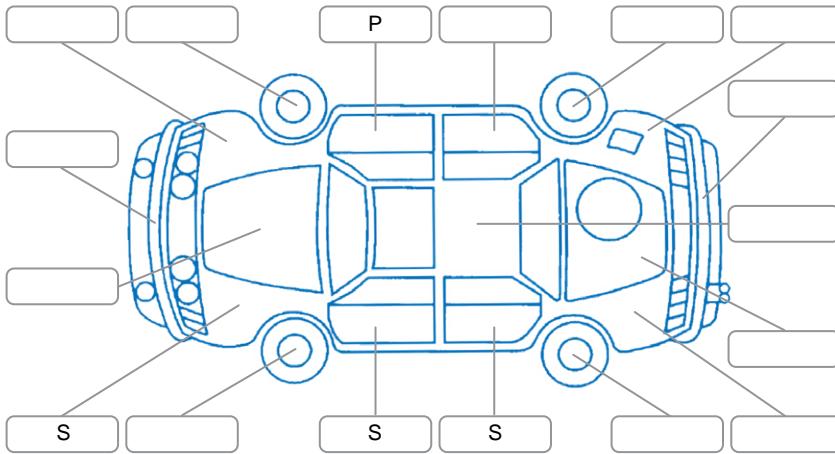

Report ID:	28,153,174	Version:	1
Created:	19 Jun 2026		

Make:	Subaru	Model:	Impreza
Body Style:		Year:	2017
Rego No.:		Rego Expiry:	
WoF Expiry:	02 Jun 2027	Odometer:	33,629 Kms
Good No.:	28153174	VIN:	
Next Service:	43621	Service History:	No

### Key

S = Scratch    R = Rust    C = Crack    \* = Decals    W = Significant scuffs  
 D = Dent    PT = Paint defect    P = Pin dent    SC = Stone Chips

Note: some defects and blemishes may not be displayed in the diagram